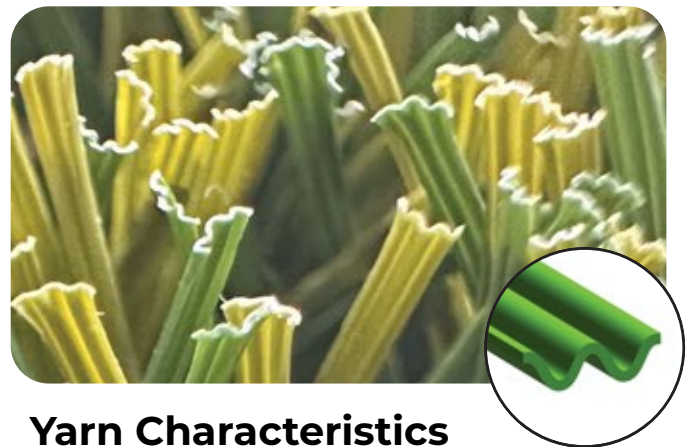

BERMUDA 92

This turf blends durability with a natural appearance, featuring emerald and olive bi-color blades. It offers the perfect balance of softness and strength, standing up to heavy foot traffic while closely resembling real grass.

Ideal for creating lush, inviting spaces that stay beautiful and resilient, even with constant use.

General Features

Traffic Level	High
Blade Colors	Emerald+ Olive 
Thatch Colors	Green & Yellow 

Turf

Pile Height	1.77 inch
Gauge	3/8 inch
Stitches per 10 cm	13 ±10%
Face Weight	65 oz/sq yd ±10%
Backing	Double PP
Coating	Polyurethane
Total Weight	92 oz/sq yd ±10%
Drainage Rate	89.3 in/hr